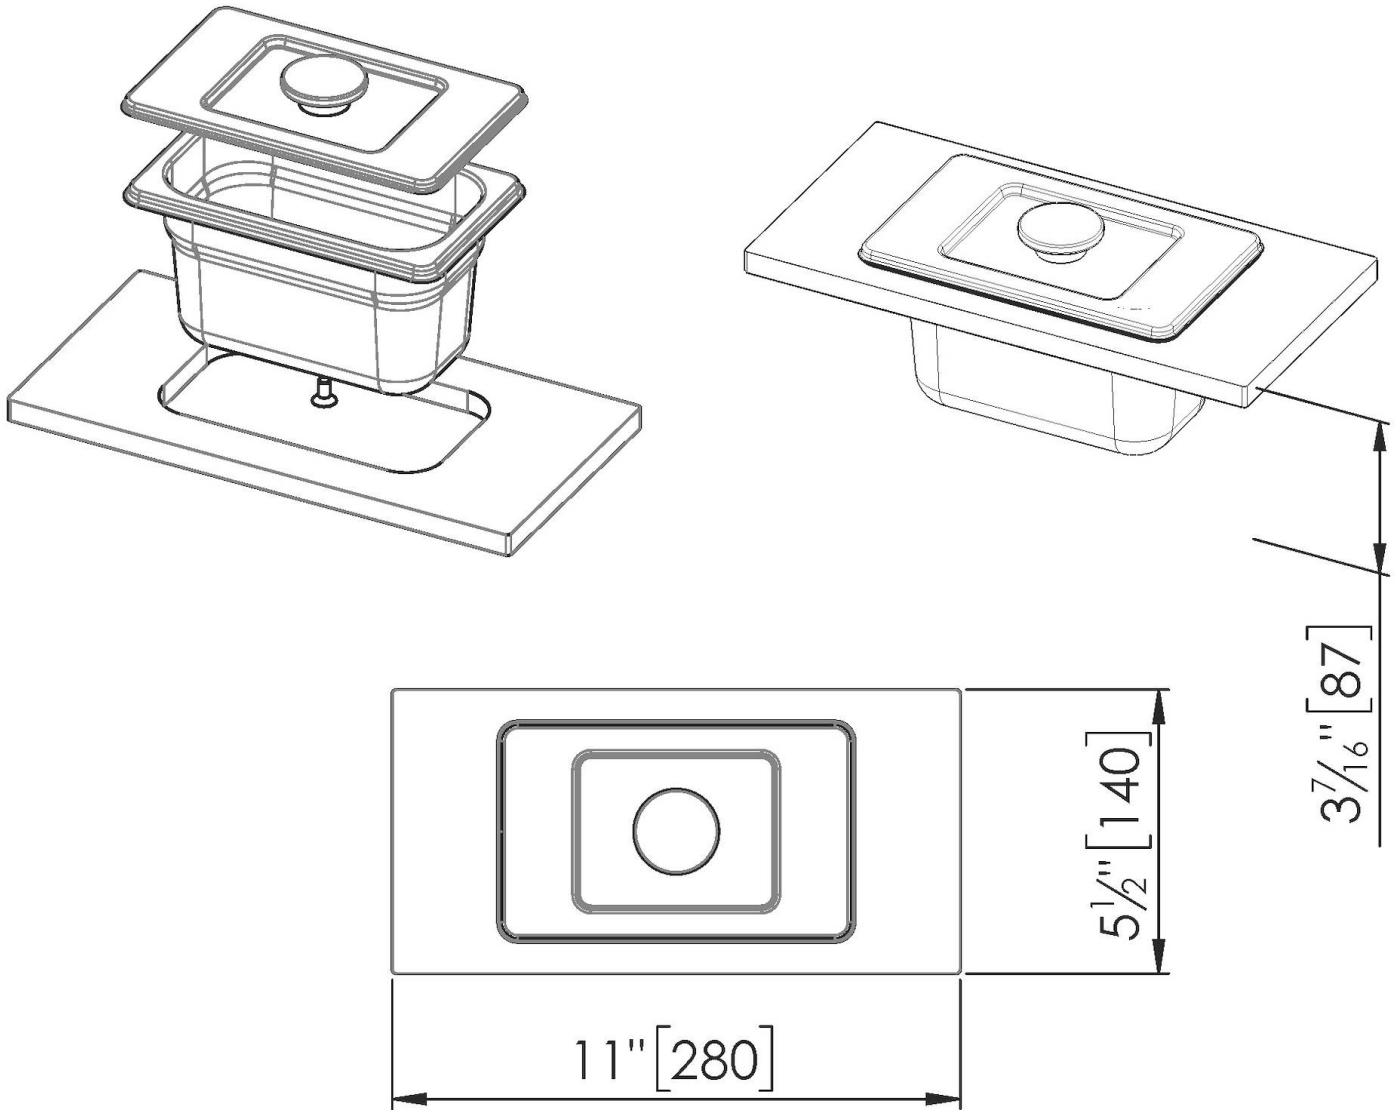

Kit "E"

Stainless steel bowl with lid

Equipped troughs accessories

Code: 8100 705

DETAILS

Equipped troughs accessories Stainless steel bowl with lid

Material Stainless steel

Texture Satin

Finish Foster brushed

Type Standard

Dimensions 11" x 5 1/2"

Length 2 unit

Key to understanding the accessories The lengths of the channels and accessories are indicated in "units"; for the composition, the sum of the "units" of the accessories must be the same as the length in "units" of the channel.

TECHNICAL DATA

8100 705

- 1 x black support
- 1 x stainless steel tray